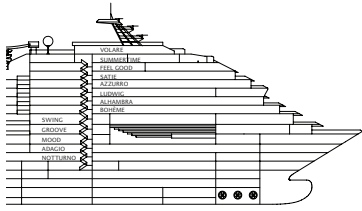

Bohème, Alhambra, Ludwig, Azzurro

Samsara Cabins with ocean view balcony

Satie, Feel Good

DECK 12
SUMMERTIME

DECK 11
FEEL GOOD

DECK 10
SATIE

DECK 9
AZZURRO

DECK 8
LUDWIG

DECK 7
ALHAMBRA

Grt: 114.500 t
 Length: 290 m
 Width: 35,5 m
 Cruising speed: 21,5 knots
 Max speed: 23 knots

- ▤ cabins with partially restricted view
- single cabins
- H cabins for disabled guests
- C interconnecting cabins
- E lift
- * double sofa bed
- 1 upper berth
- single sofa bed
- ▲▲ 2 low beds that cannot be converted into a double
- ▲ cannot be converted into a double