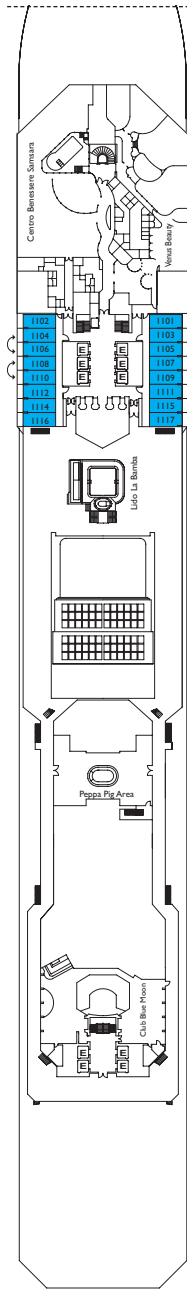

Costa Pacifica

Inside cabin

Notturmo, Adagio, Bohème, Alhambra, Ludwig, Azzurro

Samsara Inside cabin

Satie

Outside cabins with ocean view

Notturmo, Adagio, Bohème, Alhambra, Azzurro

Cabins with ocean view balcony

Bohème, Alhambra, Ludwig, Azzurro

Samsara Cabins with ocean view balcony

Satie, Feel Good

DECK 12
SUMMERTIME

DECK 11
FEEL GOOD

DECK 10
SATIE

DECK 9
AZZURRO

DECK 8
LUDWIG

DECK 7
ALHAMBRA

Grt: 114.500 t
 Length: 290 m
 Width: 35,5 m
 Cruising speed: 21,5 knots
 Max speed: 23 knots

- ▤ cabins with partially restricted view
- single cabins
- H cabins for disabled guests
- C interconnecting cabins
- E lift
- * double sofa bed
- 1 upper berth
- single sofa bed
- ▲▲ 2 low beds that cannot be converted into a double
- ▲ cannot be converted into a double