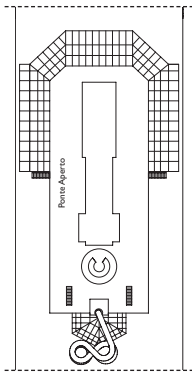

Costa Pacifica

Inside cabin

Notturmo, Adagio, Bohème, Alhambra, Ludwig, Azzurro

Samsara Inside cabin

Satie

Outside cabins with ocean view

Notturmo, Adagio, Bohème, Alhambra, Azzurro

Cabins with ocean view balcony

Bohème, Alhambra, Ludwig, Azzurro

Samsara Cabins with ocean view balcony

Satie, Feel Good