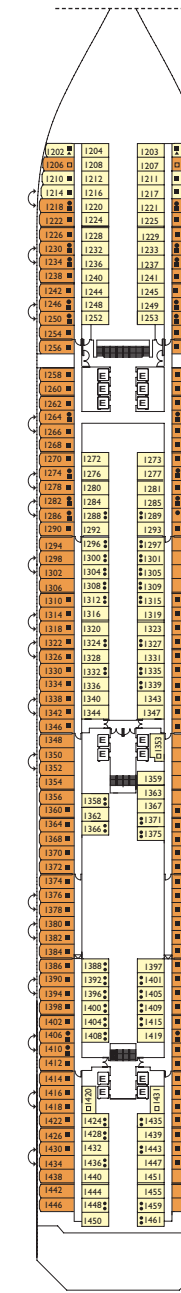

Bohème, Alhambra, Ludwig, Azzurro

Samsara Cabins with ocean view balcony

Satie, Feel Good

DECK 12
SUMMERTIME

DECK 11
FEEL GOOD

DECK 10
SATIE

DECK 9
AZZURRO

DECK 8
LUDWIG

DECK 7
ALHAMBRA

Grt: 114.500 t
 Length: 290 m
 Width: 35,5 m
 Cruising speed: 21,5 knots
 Max speed: 23 knots

- ▤ cabins with partially restricted view
- single cabins
- H cabins for disabled guests
- C interconnecting cabins
- E lift
- * double sofa bed
- 1 upper berth
- single sofa bed
- ▲▲ 2 low beds that cannot be converted into a double
- ▲ cannot be converted into a double

Suites

- Mini Suite with Ocean View Balcony. Bohème, Alhambra, Ludwig
- Suite with Ocean View Balcony. Alhambra, Azzurro
- Gran Suite with Ocean View Balcony. Alhambra
- Samsara Mini Suite vista mare. Satie
- Samsara Suite with Ocean View Balcony. Satie

Please note: Double bed is available in all cabin grades.

DECK 6
BOHÈME

DECK 5
SWING

DECK 4
GROOVE

DECK 3
MOOD

DECK 2
ADAGIO

DECK 1
NOTTURNO