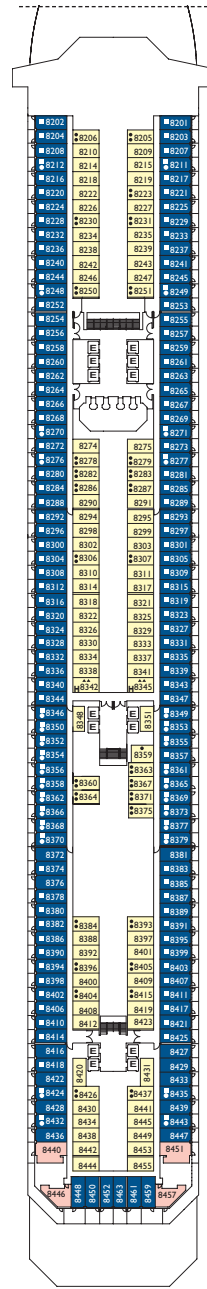

Bohème, Alhambra, Ludwig, Azzurro

Samsara Cabins with ocean view balcony

Satie, Feel Good

DECK 12
SUMMERTIME

DECK 11
FEEL GOOD

DECK 10
SATIE

DECK 9
AZZURRO

DECK 8
LUDWIG

DECK 7
ALHAMBRA

Grt: 114.500 t
 Length: 290 m
 Width: 35,5 m
 Cruising speed: 21,5 knots
 Max speed: 23 knots

- ▤ cabins with partially restricted view
- single cabins
- H cabins for disabled guests
- C interconnecting cabins
- E lift
- * double sofa bed
- 1 upper berth
- single sofa bed
- ▲▲ 2 low beds that cannot be converted into a double
- ▲ cannot be converted into a double

Please note: Double bed is available in all cabin grades.

DECK 6
BOHÈME

DECK 5
SWING

DECK 4
GROOVE

DECK 3
MOOD

DECK 2
ADAGIO

DECK 1
NOTTURNO