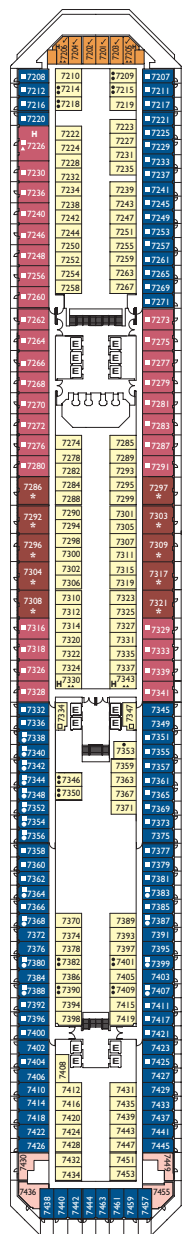

Costa Pacifica

Inside cabin

Notturmo, Adagio, Bohème, Alhambra, Ludwig, Azzurro

Samsara Inside cabin

Satie

Outside cabins with ocean view

Notturmo, Adagio, Bohème, Alhambra, Azzurro

Cabins with ocean view balcony

Bohème, Alhambra, Ludwig, Azzurro

Samsara Cabins with ocean view balcony

Satie, Feel Good

DECK 12
SUMMERTIME

DECK 11
FEEL GOOD

DECK 10
SATIE

DECK 9
AZZURRO

DECK 8
LUDWIG

DECK 7
ALHAMBRA

Grt: 114.500 t
 Length: 290 m
 Width: 35,5 m
 Cruising speed: 21,5 knots
 Max speed: 23 knots

- ▤ cabins with partially restricted view
- single cabins
- H cabins for disabled guests
- C interconnecting cabins
- E lift
- * double sofa bed
- 1 upper berth
- single sofa bed
- ▲▲ 2 low beds that cannot be converted into a double
- ▲ cannot be converted into a double

Please note: Double bed is available in all cabin grades.

DECK 6
BOHÈME

DECK 5
SWING

DECK 4
GROOVE

DECK 3
MOOD

DECK 2
ADAGIO

DECK 1
NOTTURNO