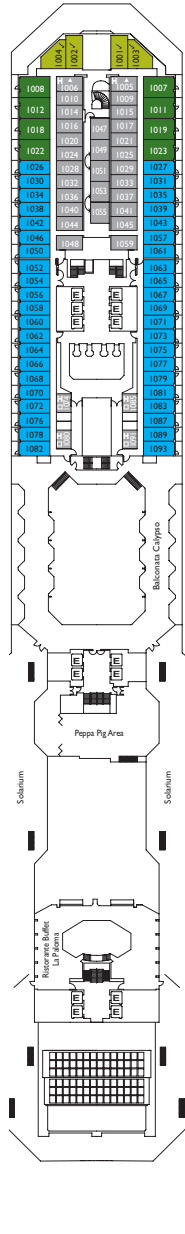

Bohème, Alhambra, Ludwig, Azzurro

Samsara Cabins with ocean view balcony

Satie, Feel Good

DECK 12
SUMMERTIME

DECK 11
FEEL GOOD

DECK 10
SATIE

DECK 9
AZZURRO

DECK 8
LUDWIG

DECK 7
ALHAMBRA

Grt: 114.500 t
 Length: 290 m
 Width: 35,5 m
 Cruising speed: 21,5 knots
 Max speed: 23 knots

- ▤ cabins with partially restricted view
- single cabins
- H cabins for disabled guests
- C interconnecting cabins
- E lift
- * double sofa bed
- 1 upper berth
- single sofa bed
- ▲▲ 2 low beds that cannot be converted into a double
- ▲ cannot be converted into a double

Please note: Double bed is available in all cabin grades.

DECK 6
BOHÈME

DECK 5
SWING

DECK 4
GROOVE

DECK 3
MOOD

DECK 2
ADAGIO

DECK 1
NOTTURNO