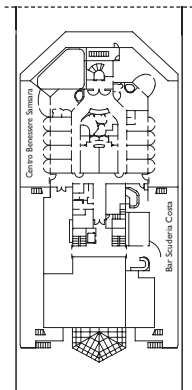

Costa Pacifica

Inside cabin

Notturmo, Adagio, Bohème, Alhambra, Ludwig, Azzurro

Samsara Inside cabin

Satie

Outside cabins with ocean view

Notturmo, Adagio, Bohème, Alhambra, Azzurro

Cabins with ocean view balcony

Bohème, Alhambra, Ludwig, Azzurro

Samsara Cabins with ocean view balcony

Satie, Feel Good