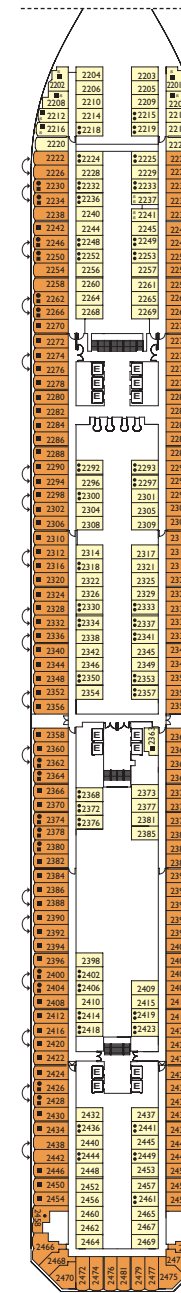

DECK 7
ALHAMBRA

Grt: 114.500 t
 Length: 290 m
 Width: 35,5 m
 Cruising speed: 21,5 knots
 Max speed: 23 knots

- ▤ cabins with partially restricted view
- single cabins
- H cabins for disabled guests
- C interconnecting cabins
- E lift
- * double sofa bed
- 1 upper berth
- single sofa bed
- ▲▲ 2 low beds that cannot be converted into a double
- ▲ cannot be converted into a double

Suites

- Mini Suite with Ocean View Balcony. Bohème, Alhambra, Ludwig
- Suite with Ocean View Balcony. Alhambra, Azzurro
- Gran Suite with Ocean View Balcony. Alhambra
- Samsara Mini Suite vista mare. Satie
- Samsara Suite with Ocean View Balcony. Satie

Please note: Double bed is available in all cabin grades.

DECK 6
BOHÈME

DECK 5
SWING

DECK 4
GROOVE

DECK 3
MOOD

DECK 2
ADAGIO

DECK 1
NOTTURNO