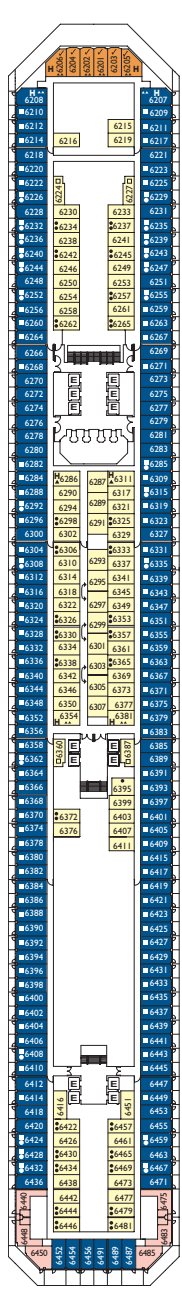

Bohème, Alhambra, Ludwig, Azzurro

Samsara Cabins with ocean view balcony

Satie, Feel Good

DECK 12
SUMMERTIME

DECK 11
FEEL GOOD

DECK 10
SATIE

DECK 9
AZZURRO

DECK 8
LUDWIG

DECK 7
ALHAMBRA

Grt: 114.500 t
 Length: 290 m
 Width: 35,5 m
 Cruising speed: 21,5 knots
 Max speed: 23 knots

- ▤ cabins with partially restricted view
- single cabins
- H cabins for disabled guests
- C interconnecting cabins
- E lift
- * double sofa bed
- 1 upper berth
- single sofa bed
- ▲▲ 2 low beds that cannot be converted into a double
- ▲ cannot be converted into a double

Suites

- Mini Suite with Ocean View Balcony. Bohème, Alhambra, Ludwig
- Suite with Ocean View Balcony. Alhambra, Azzurro
- Gran Suite with Ocean View Balcony. Alhambra
- Samsara Mini Suite vista mare. Satie
- Samsara Suite with Ocean View Balcony. Satie

Please note: Double bed is available in all cabin grades.

DECK 6
BOHÈME

DECK 5
SWING

DECK 4
GROOVE

DECK 3
MOOD

DECK 2
ADAGIO

DECK 1
NOTTURNO