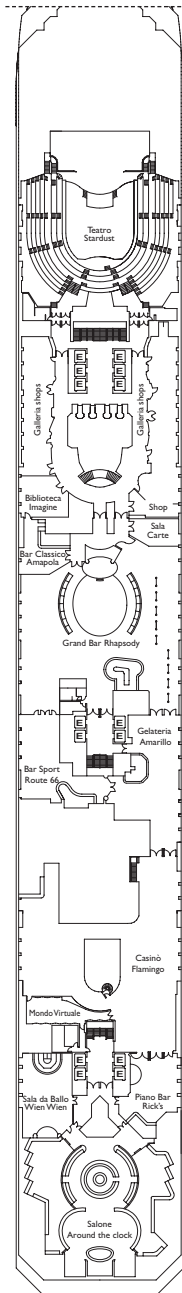

DECK 7
ALHAMBRA

Grt: 114.500 t
 Length: 290 m
 Width: 35,5 m
 Cruising speed: 21,5 knots
 Max speed: 23 knots

- ▤ cabins with partially restricted view
- single cabins
- H cabins for disabled guests
- C interconnecting cabins
- E lift
- * double sofa bed
- 1 upper berth
- single sofa bed
- ▲▲ 2 low beds that cannot be converted into a double
- ▲ cannot be converted into a double

Please note: Double bed is available in all cabin grades.

DECK 6
BOHÈME

DECK 5
SWING

DECK 4
GROOVE

DECK 3
MOOD

DECK 2
ADAGIO

DECK 1
NOTTURNO