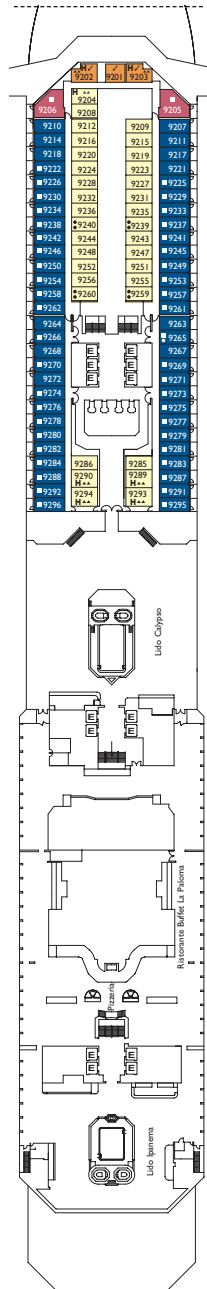

Bohème, Alhambra, Ludwig, Azzurro

Samsara Cabins with ocean view balcony

Satie, Feel Good

DECK 12
SUMMERTIME

DECK 11
FEEL GOOD

DECK 10
SATIE

DECK 9
AZZURRO

DECK 8
LUDWIG

DECK 7
ALHAMBRA

Grt: 114.500 t
 Length: 290 m
 Width: 35,5 m
 Cruising speed: 21,5 knots
 Max speed: 23 knots

- ▤ cabins with partially restricted view
- single cabins
- H cabins for disabled guests
- C interconnecting cabins
- E lift
- * double sofa bed
- 1 upper berth
- single sofa bed
- ▲▲ 2 low beds that cannot be converted into a double
- ▲ cannot be converted into a double

Please note: Double bed is available in all cabin grades.

DECK 6
BOHÈME

DECK 5
SWING

DECK 4
GROOVE

DECK 3
MOOD

DECK 2
ADAGIO

DECK 1
NOTTURNO