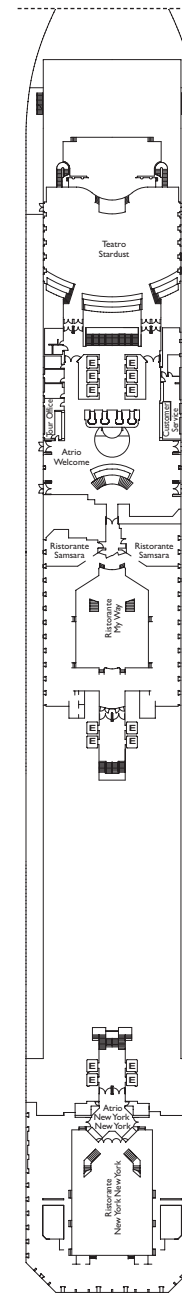

DECK 7
ALHAMBRA

Grt: 114.500 t
 Length: 290 m
 Width: 35,5 m
 Cruising speed: 21,5 knots
 Max speed: 23 knots

- ▤ cabins with partially restricted view
- single cabins
- H cabins for disabled guests
- C interconnecting cabins
- E lift
- * double sofa bed
- 1 upper berth
- single sofa bed
- ▲▲ 2 low beds that cannot be converted into a double
- ▲ cannot be converted into a double

Please note: Double bed is available in all cabin grades.

DECK 6
BOHÈME

DECK 5
SWING

DECK 4
GROOVE

DECK 3
MOOD

DECK 2
ADAGIO

DECK 1
NOTTURNO