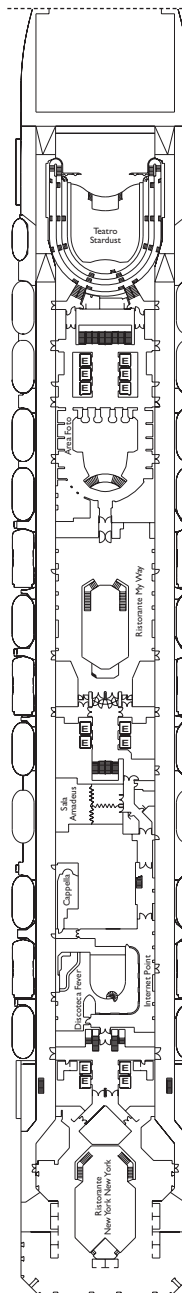

DECK 7
ALHAMBRA

Grt: 114.500 t
 Length: 290 m
 Width: 35,5 m
 Cruising speed: 21,5 knots
 Max speed: 23 knots

- ▤ cabins with partially restricted view
- single cabins
- H cabins for disabled guests
- C interconnecting cabins
- E lift
- * double sofa bed
- 1 upper berth
- single sofa bed
- ▲▲ 2 low beds that cannot be converted into a double
- ▲ cannot be converted into a double

Suites

- Mini Suite with Ocean View Balcony. Bohème, Alhambra, Ludwig
- Suite with Ocean View Balcony. Alhambra, Azzurro
- Gran Suite with Ocean View Balcony. Alhambra
- Samsara Mini Suite vista mare. Satie
- Samsara Suite with Ocean View Balcony. Satie

Please note: Double bed is available in all cabin grades.

DECK 6
BOHÈME

DECK 5
SWING

DECK 4
GROOVE

DECK 3
MOOD

DECK 2
ADAGIO

DECK 1
NOTTURNO