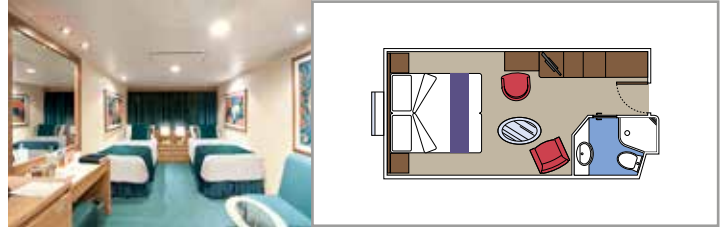

DELUXE OCEAN VIEW WITH OBSTRUCTED VIEW

00

≈15
8
4

The images are representative only. Size, layout and furniture may vary (within the same cabin category).

Cabin size (m²)

Balcony size (m²)

Deck location

Accommodating up to