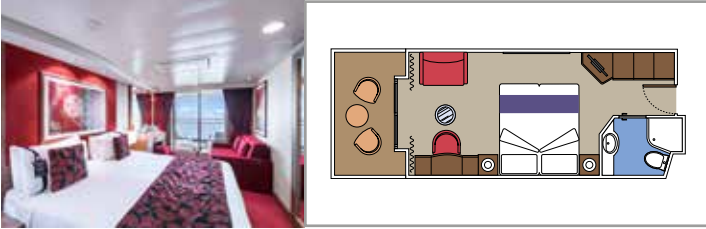

BALCONY

INCLUDED FACILITIES

- Sitting area with sofa
- Comfortable double bed or single beds (on request)*
- Bathroom with shower or bathtub, vanity area with hairdryer
- Interactive TV, telephone, safe, minibar and air conditioning
- Wifi connection available (for a fee)

*Cabin for guests with disabilities or reduced mobility has only single beds (except cabin 15022 and 15023)

DELUXE BALCONY AUREA

BA

≈16
≈5
10-11
4

› Best ship position