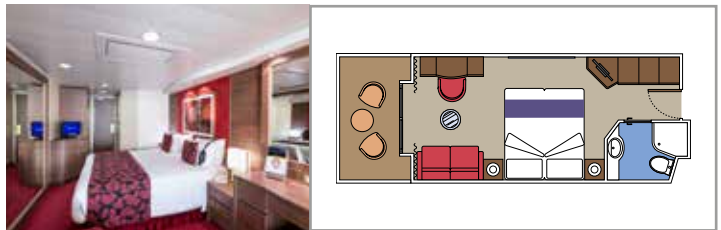

DELUXE BALCONY WITH PARTIAL VIEW

BP

≈16
≈5
12
4

The images are representative only. Size, layout and furniture may vary (within the same cabin category).

Cabin size (m²)

Balcony size (m²)

Deck location

Accommodating up to