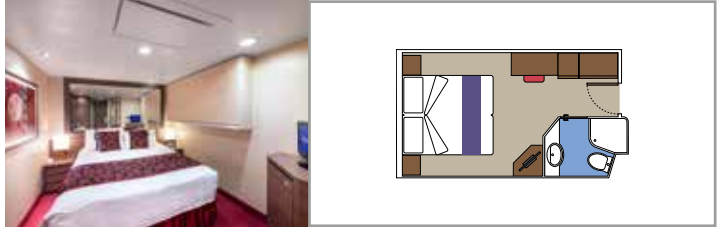

## LEGEND

Cabin size (m<sup>2</sup>)

Balcony size (m<sup>2</sup>)

Deck location

Accommodating up to

## INCLUDED FACILITIES

- Sitting area with sofa
- Spacious wardrobe
- Comfortable double bed or single beds (on request)
- Bathroom with shower or bathtub, vanity area with hairdryer
- Interactive TV, telephone, safe, minibar and air conditioning
- Wifi connection available (for a fee)

## INCLUDED FACILITIES

- Sitting area with sofa
- Comfortable double bed or single beds (on request)\*
- Bathroom with shower or bathtub, vanity area with hairdryer
- Interactive TV, telephone, safe, minibar and air conditioning
- Wifi connection available (for a fee)

### JUNIOR INTERIOR

IM1

 ≈13
  5-10
  4

› Low deck location

The images are representative only. Size, layout and furniture may vary (within the same cabin category).

 Cabin size (m<sup>2</sup>)

 Balcony size (m<sup>2</sup>)