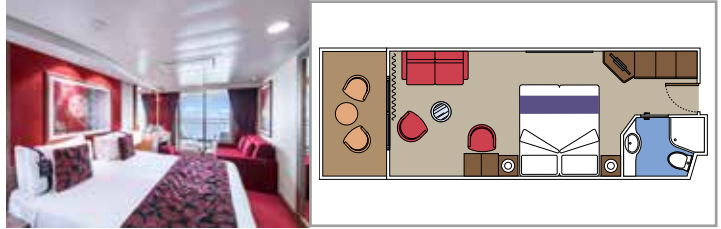

PREMIUM BALCONY

BL1

≈18
≈4
8-9
4

› Low deck location