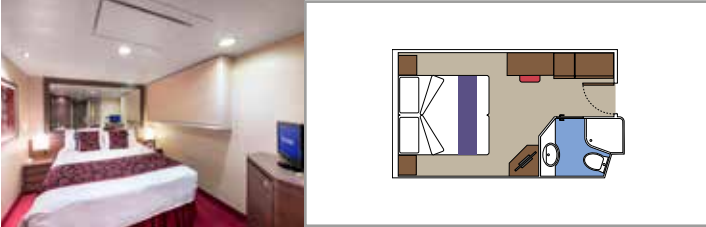

INTERIOR

INCLUDED FACILITIES

Comfortable double bed or single beds (on request)*

Bathroom with shower, vanity area with hairdryer

Interactive TV, telephone, safe, minibar and air conditioning

Wifi connection available (for a fee)

*Cabin for guests with disabilities or reduced mobility has only single beds

JUNIOR INTERIOR

IM2

≈13
11-12
4

› Medium deck location