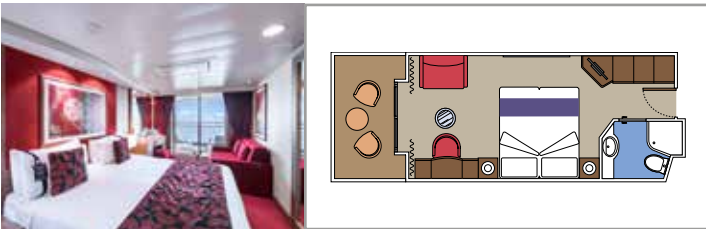

DELUXE BALCONY

BR2

≈16
≈5
10-15
4

› Medium deck location