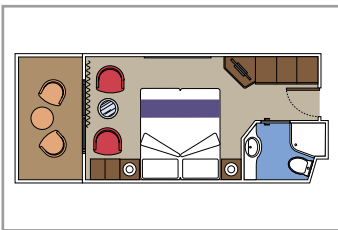

JUNIOR BALCONY

BM2

≈14
≈5

› Medium deck location
› Deck 10-14
› Accommodating up to 2 people