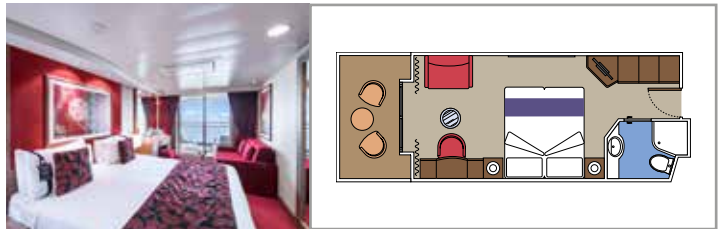

DELUXE BALCONY

BR1

≈16
≈5
9
3

› Low deck location