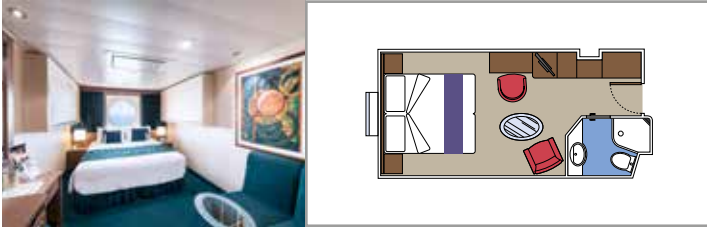

OCEAN VIEW

INCLUDED FACILITIES

- Window with sea view
- Relaxing armchair
- Comfortable double bed or single beds (on request)*
- Bathroom with shower, vanity area with hairdryer
- Interactive TV, telephone, safe, minibar and air conditioning
- Wifi connection available (for a fee)

*Cabin for guests with disabilities or reduced mobility has only single beds

DELUXE OCEAN VIEW

OR1

≈16
5-12
4

› Low deck location