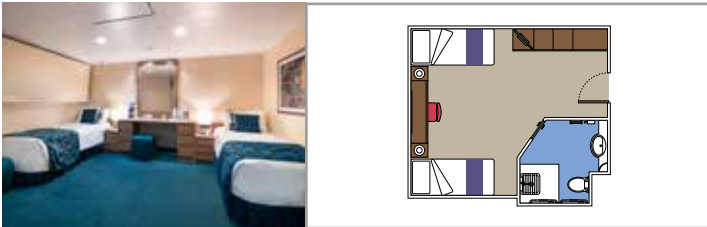

INTERIOR

Available in:

- › **Junior Interior (IM2)**
  cabin size ≈20m²; medium deck location (deck 11-12)
- › **Junior Interior (IM1)**
  cabin size ≈20m²; low deck location (deck 8-10)

Cabin for guests with disabilities or reduced mobility has only single beds
The image is representative only; the size, layout and furniture may vary (within the same cabin category).

FACILITIES FOR GUESTS WITH DISABILITIES OR REDUCED MOBILITY

Cabin door width	82 cm
Bathroom door width	85 cm
Size of cabin (floor space)	From ≈14 to ≈ 18 m²
Size of bathroom	3,5 m²
Is there a fold-down seat in the shower?	Yes
Height of seat from the floor	45 cm
Does the WC seat have grab rails?	Yes
Are wheelchairs available on board?	In limited numbers*
Are all decks/public areas accessible?	Yes
Are all lifeboats wheelchair-accessible?	No**
Do the lifts have deck indicators?	Visual - Audio & Braille
Can severely visually impaired/blind guests be catered for on the cruise?	Only with full-time carer

* Only for embarkation, disembarkation and emergencies.

** In the event of an emergency, dedicated personnel will help guests with disabilities or reduced mobility to board lifeboats.