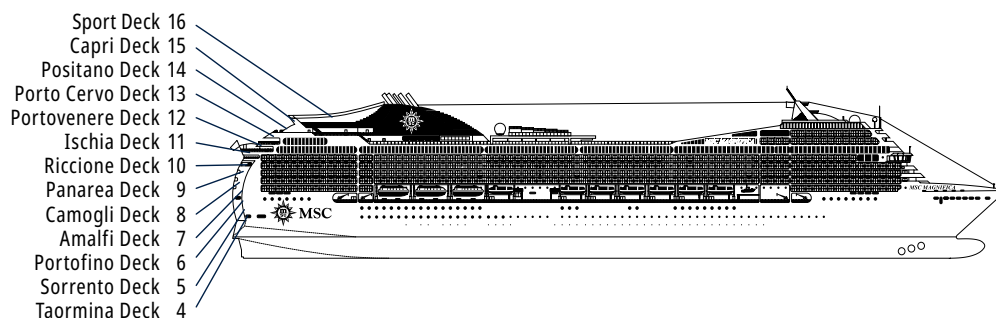

**MSC MAGNIFICA**

**TECHNICAL SHEET**

# TECHNICAL CHARACTERISTICS OF THE SHIP

IL BAR DEL SOLE

TECHNICAL CHARACTERISTICS OF THE SHIP	
GROSS TONNAGE	95.128
LENGTH / BEAM / HEIGHT	293,80 m / 32,20 m / 59,64 m
DECKS	16, included 13 for guests
LIFTS	13
VOLTAGE (IN CABIN)	110/220 volts
MAXIMUM SPEED	22,90 knots
STABILIZERS	Stabilized with 2 fins
NUMBER OF PASSENGERS	3.223
NUMBER OF CABINS	1.259, included 16 for guests with disabilities or reduced mobility
CREW MEMBERS	Approx. 1.038
POOLS	3, included 1 with sliding roof and 1 for children
WHIRLPOOLS	9 whirlpool baths
ENVIRONMENTAL TECHNOLOGY	Energy Saving and Monitoring System