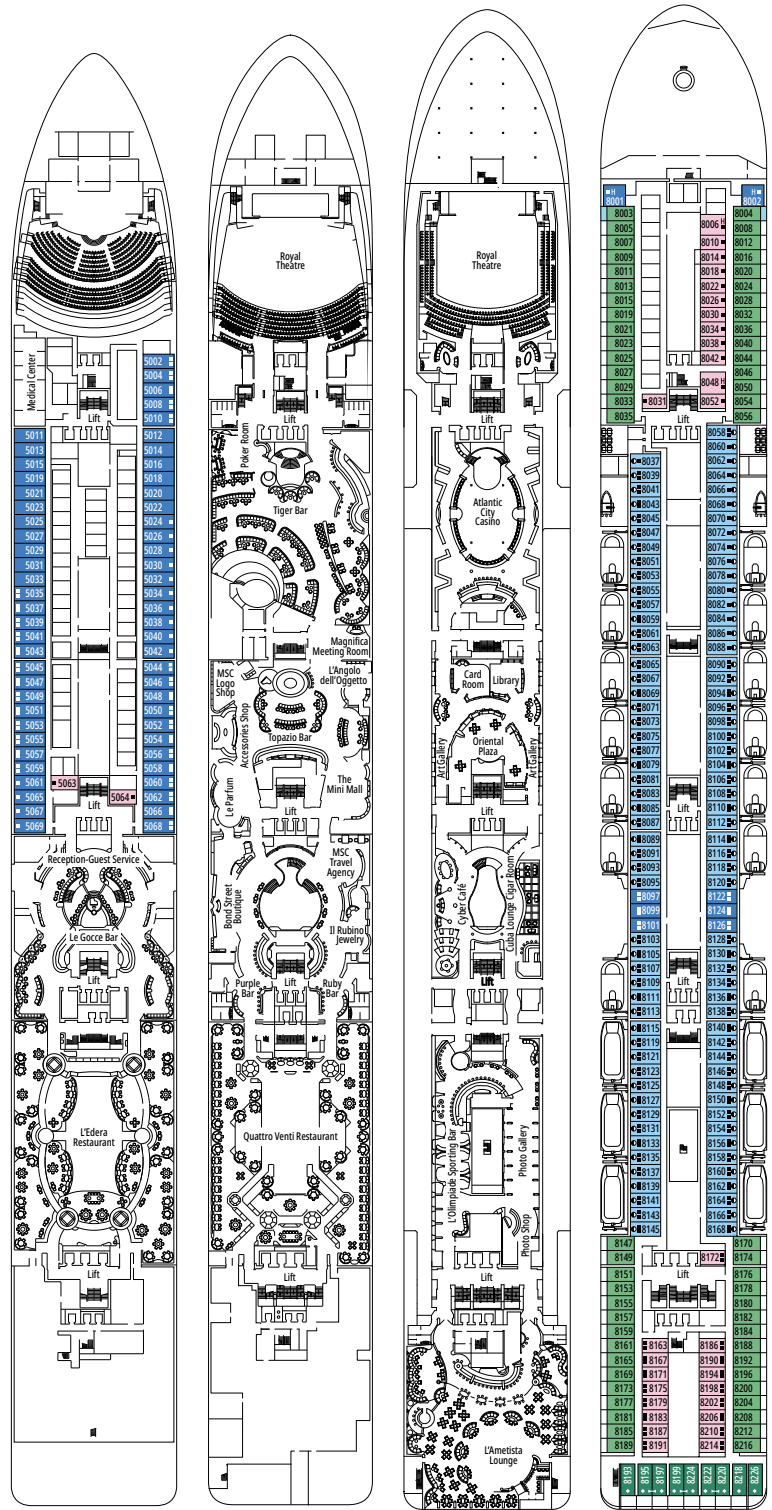

DECK 5
SORRENTO

DECK 6
PORTOFINO

DECK 7
AMALFI

DECK 8
CAMOGLI

Ship configuration, data and descriptions may be subject to change depending on the season and on the destination and must be verified at the time of booking.