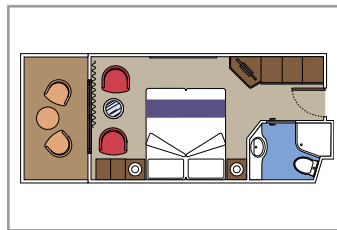

JUNIOR BALCONY

BM1

≈14
≈5

› Low deck location
› Deck 8-9
› Accommodating up to 2 people